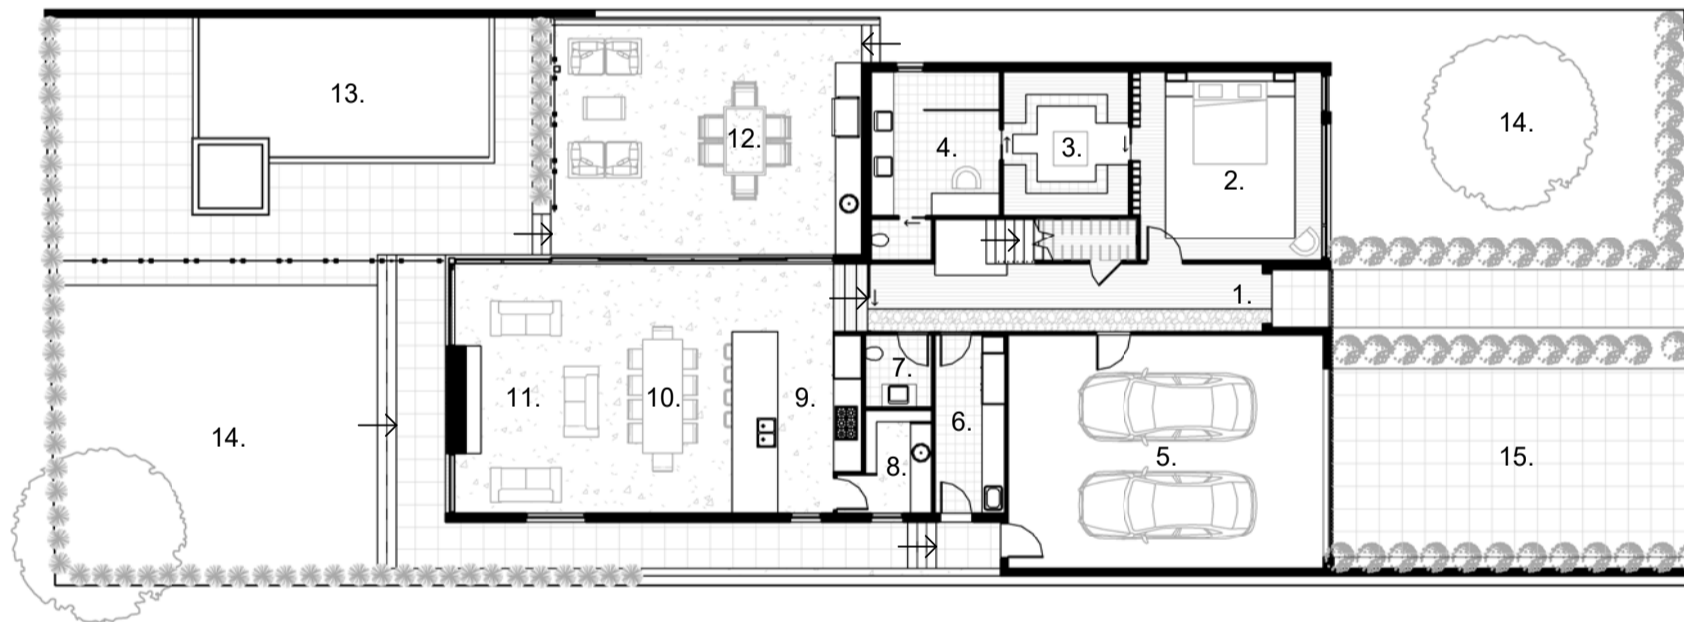

Cityview Road, Balwyn

Ground Floor Level

1. Entry
2. Master Bedroom
3. Walk In Robe
4. Ensuite
5. Garage
6. Laundry
7. Powder
8. Butler's Pantry
9. Kitchen
10. Meals
11. Living
12. Alfresco
13. Pool & Spa
14. Lawn
15. Driveway

First Floor Level

1. Bedroom
2. Walk In Robe
3. Ensuite
4. Powder Room
5. Linen
6. Stair Landing
7. Rumpus
8. Balcony

Building Areas		
Name	Area (m2)	Area (Sq.)
Ground Floor	185	19.85
Garage	57	6.12
First Floor	225	24.22
Balcony	34	3.64
Alfresco	53	5.73
Grand total	555	59.11