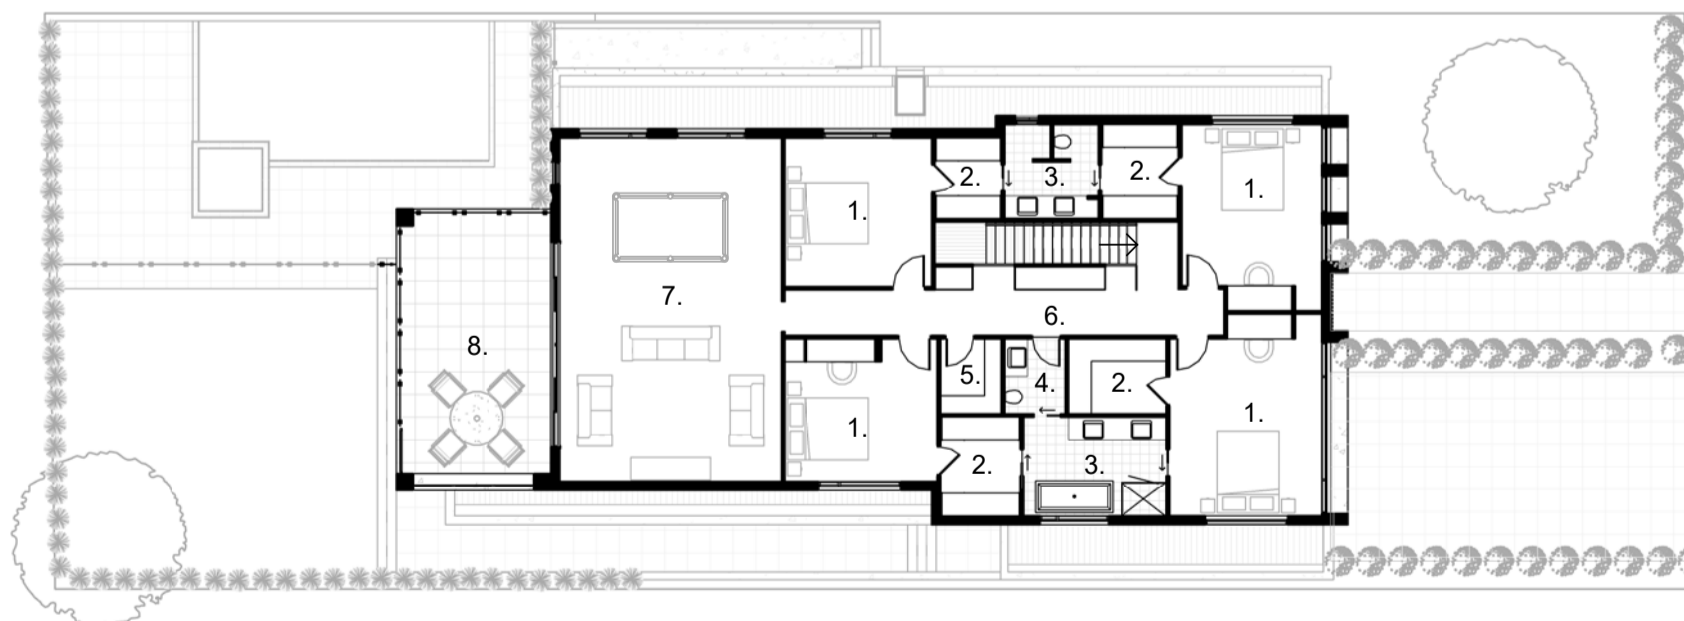

Cityview Road, Balwyn

Ground Floor Level

1. Entry
2. Master Bedroom
3. Walk In Robe
4. Ensuite
5. Garage
6. Laundry
7. Powder
8. Butler's Pantry
9. Kitchen
10. Meals
11. Living
12. Alfresco
13. Pool & Spa
14. Lawn
15. Driveway

First Floor Level

1. Bedroom
2. Walk In Robe
3. Ensuite
4. Powder Room
5. Linen
6. Stair Landing
7. Rumpus
8. Balcony

Building Areas		
Name	Area (m2)	Area (Sq.)
Ground Floor	185	19.85
Garage	57	6.12
First Floor	225	24.22
Balcony	34	3.64
Alfresco	53	5.73
Grand total	555	59.11