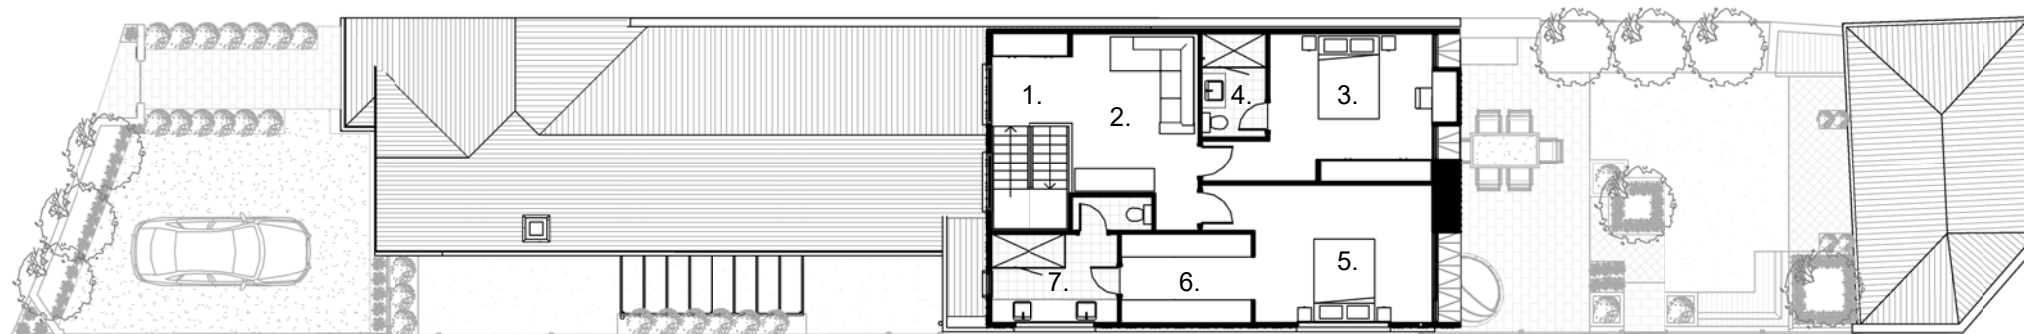

Adelaide Street, Armadale

Ground Floor

1. Car Space
2. Porch
3. Entry Hall
4. Study
5. Guest Suite
6. Guest Bathroom
7. Lounge
8. Stair & Powder room
9. Kitchen
10. Meals
11. Living
12. Laundry
13. Pergola
14. Courtyard
15. Lawn
16. Garden Shed
17. Studio
18. Walk In Robe
19. Ensuite

First Floor

1. Stair
2. Rumpus
3. Bedroom
4. Ensuite
5. Master Bedroom
6. Walk In Robe
7. Ensuite

Building Areas		
Name	Area (m2)	Area (Sq.)
Ground Floor	188.10	20.25
Studio	40.74	4.39
First Floor	99.41	10.70
Grand total	328.25	35.33